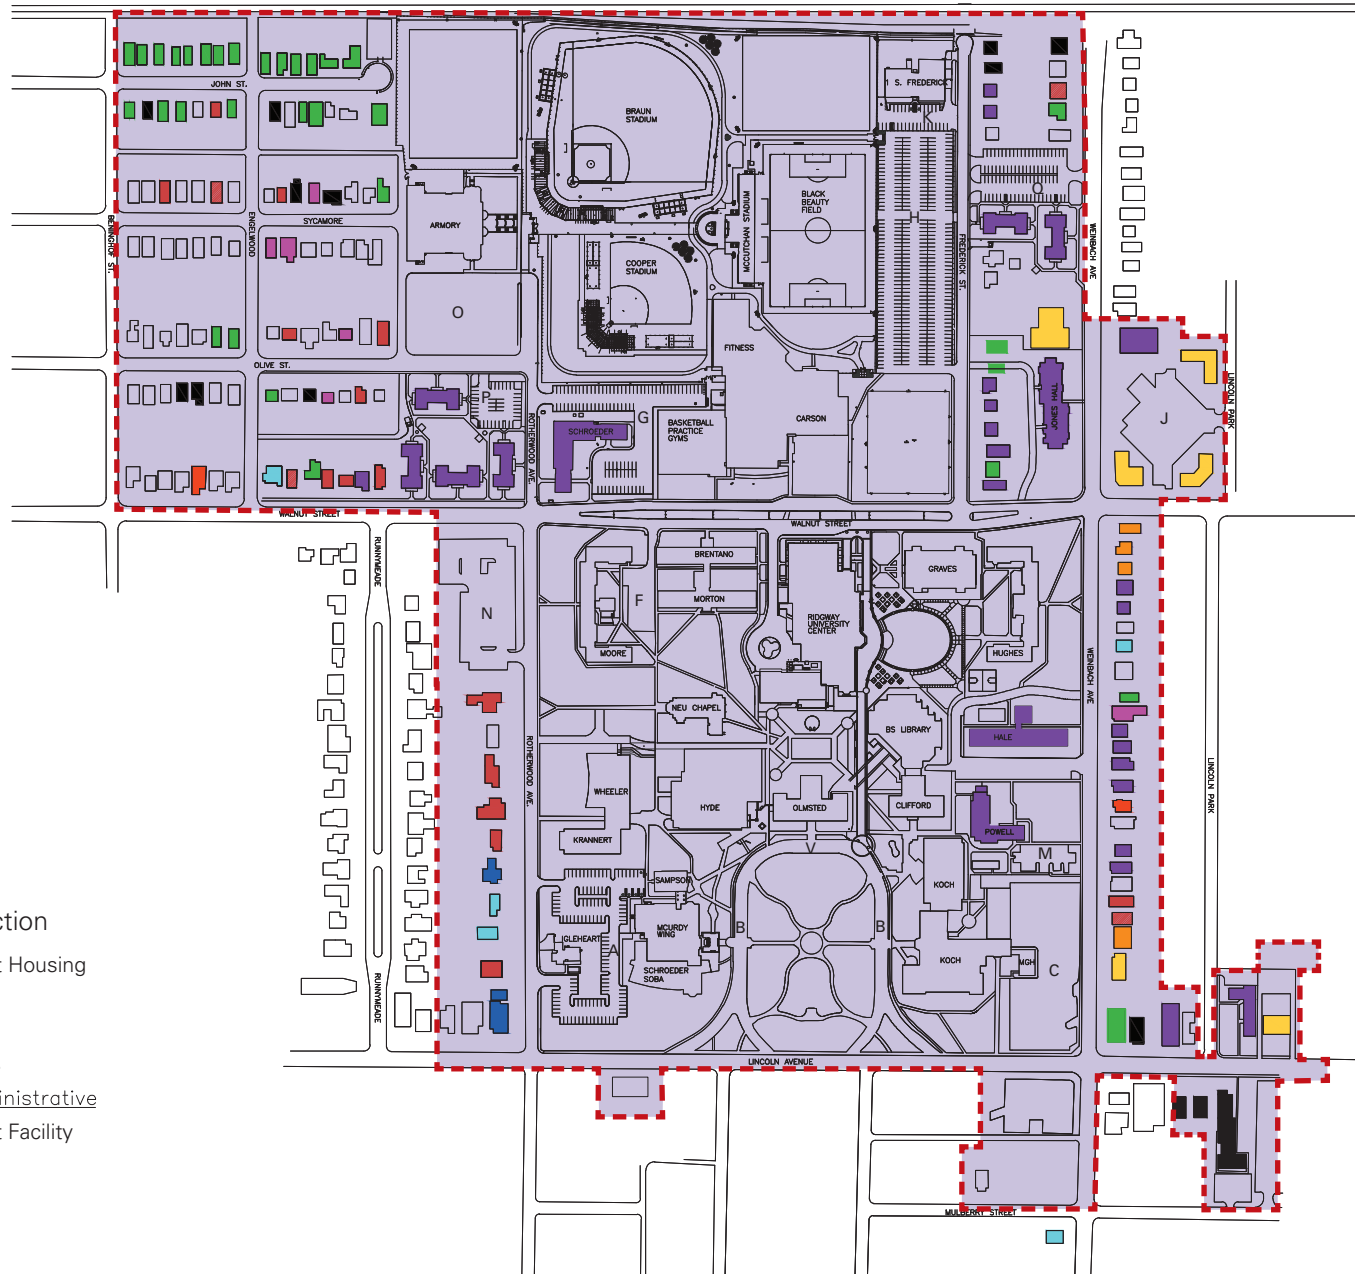

Lloyd Expressway

- Patrol Jurisdiction
- Student Resident Housing
- IUSME
- Offline
- Rental Properties
- Academic/Administrative
- Student Resident Facility
- Creek
- Vacant Lot
- Guest Lodging