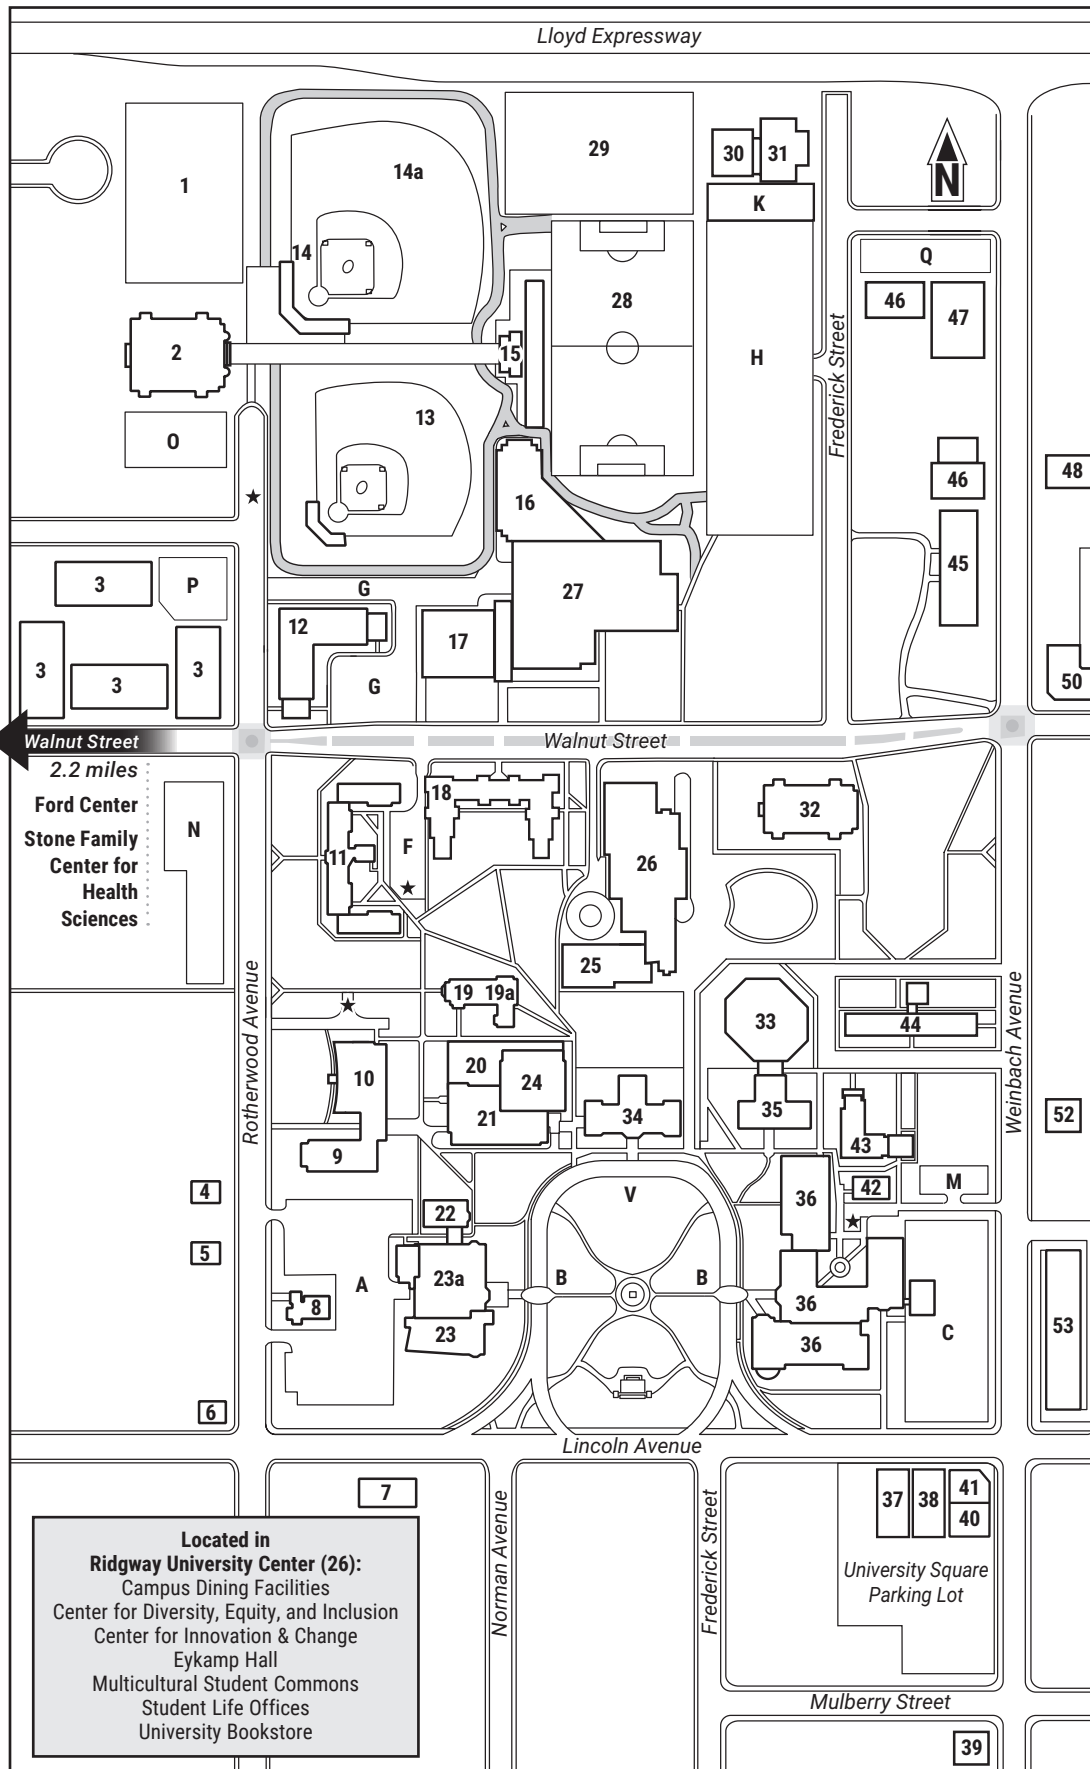

Administrative Services/Public Safety.....	31
Alumni and Parent Relations	5
Art Annex.....	38
Art Studio	39
Auxiliary Support Facility	2
Black Beauty Field (Soccer).....	28
Bower-Suhrheinrich Library.....	33
Center for the Advancement of Learning	35
Charles H. Braun Stadium (Baseball)	14
German American Field	14a
Carson Center	27
Central Plant.....	25
Clifford Memorial Library.....	35
James N. and Dorothy M. Cooper Stadium (Softball)	13
Diversity Resource Center.....	51
Engineering Annex	40
Facilities Department.....	30
Fehn House.....	4
Fifth Third Bank Basketball Practice Facility.....	17
Frederick Commons.....	47
Graves Hall.....	32
Hale Residence Hall	44
Hyde Hall.....	21
John L. and Belle Igleheart Building	8
Intramural Field.....	1
Intramural/Practice Field	29
Jones Hall	45
Koch Center for Engineering and Science.....	36
Krannert Hall of Art and Music.....	9

Lambda Chi Alpha Fraternity	46
Lincoln Commons	53
Lincoln Park Apartments	55
May Studio Theatre.....	20
Arad McCutchan Stadium.....	15
Melvin Peterson Gallery	41
UE Mental Health and Wellness Clinic and Emily M. Young Assessment Center.....	37
Moore Residence Hall.....	11
Neu Chapel.....	19
Wesley Gallery	19a
New Residence Hall	18
Olmsted Administration Hall.....	34
Panhellenic Center	56
Peters-Margedant House.....	42
Phi Gamma Delta (FJD) Fraternity.....	49
Phi Kappa Tau Fraternity	51
Mary Kuehn Powell Residence Hall	43
Ridgway University Center	26
Sampson Hall (Crayton E. and Ellen Mann Health Center).....	22
Schroeder Family School of Business Administration Building	23
McCurdy Wing.....	23a
Schroeder Residence Hall.....	12
Esports Center	12
Shanklin Theatre	24

**Located in
Ridgway University Center (26):**
 Campus Dining Facilities
 Center for Diversity, Equity, and Inclusion
 Center for Innovation & Change
 Eykamp Hall
 Multicultural Student Commons
 Student Life Offices
 University Bookstore

University Square
Parking Lot