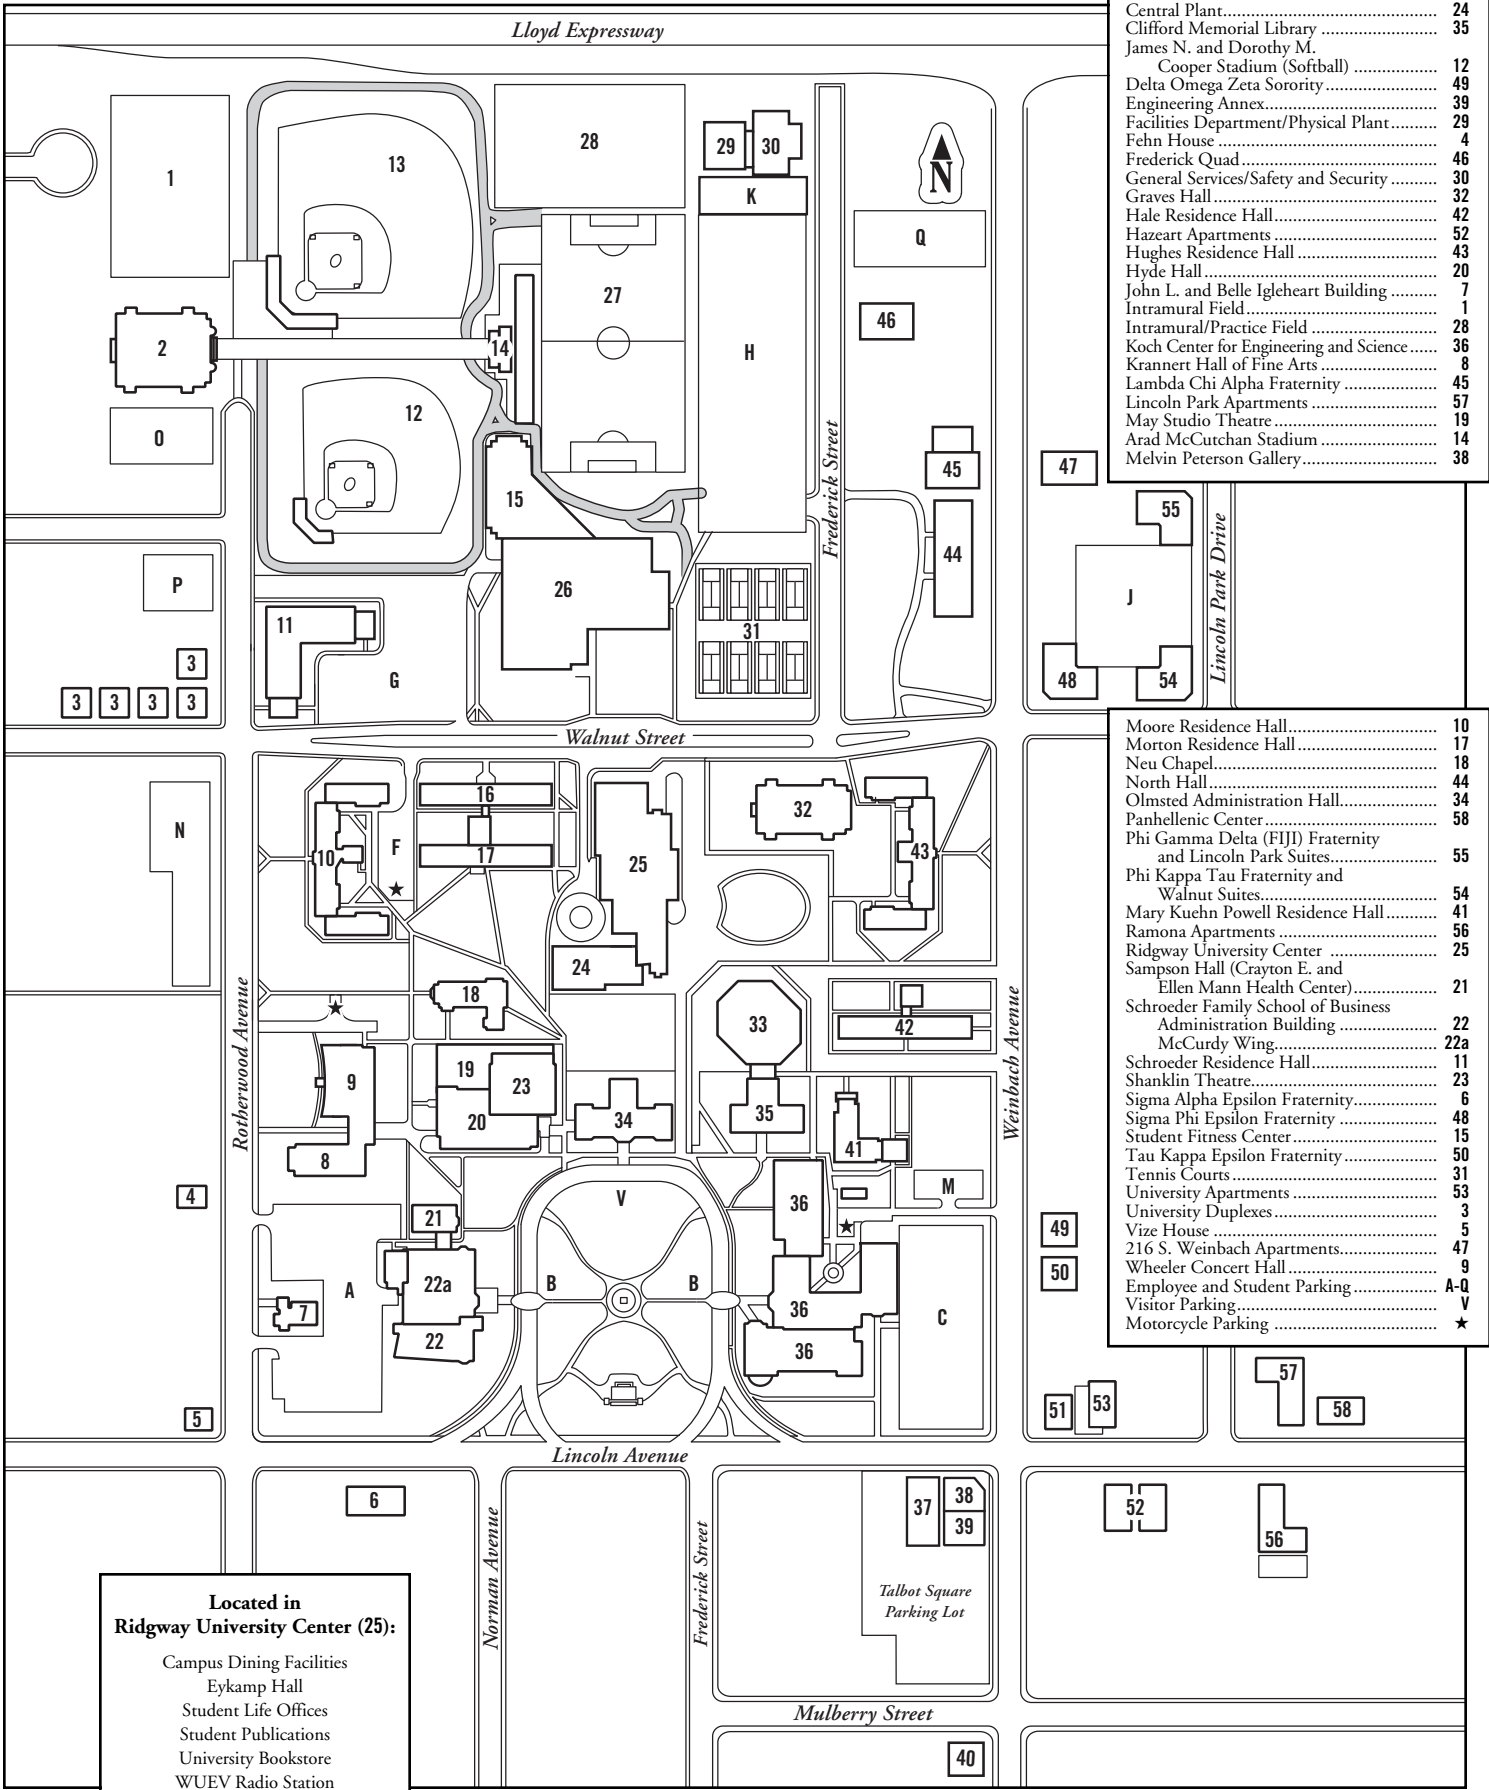

UNIVERSITY OF EVANSVILLE

Civic Mission... Sacred Trust

CAMPUS MAP

Advancement Services	51
Art Annex	37
Art Studio	40
Auxiliary Support Facility	2
Black Beauty Field (Soccer)	27
Bower-Suhrheinrich Library	33
Charles H. Braun Stadium (Baseball)	13
Brentano Residence Hall	16
Carson Center	26
Central Plant	24
Clifford Memorial Library	35
James N. and Dorothy M. Cooper Stadium (Softball)	12
Delta Omega Zeta Sorority	49
Engineering Annex	39
Facilities Department/Physical Plant	29
Fehn House	4
Frederick Quad	46
General Services/Safety and Security	30
Graves Hall	32
Hale Residence Hall	42
Hazart Apartments	52
Hughes Residence Hall	43
Hyde Hall	20
John L. and Belle Igleheart Building	7
Intramural Field	1
Intramural/Practice Field	28
Koch Center for Engineering and Science	36
Krannert Hall of Fine Arts	8
Lambda Chi Alpha Fraternity	45
Lincoln Park Apartments	57
May Studio Theatre	19
Arad McCutchan Stadium	14
Melvin Peterson Gallery	38

Located in Ridgway University Center (25):

- Campus Dining Facilities
- Eykamp Hall
- Student Life Offices
- Student Publications
- University Bookstore
- WUEV Radio Station

Talbot Square Parking Lot