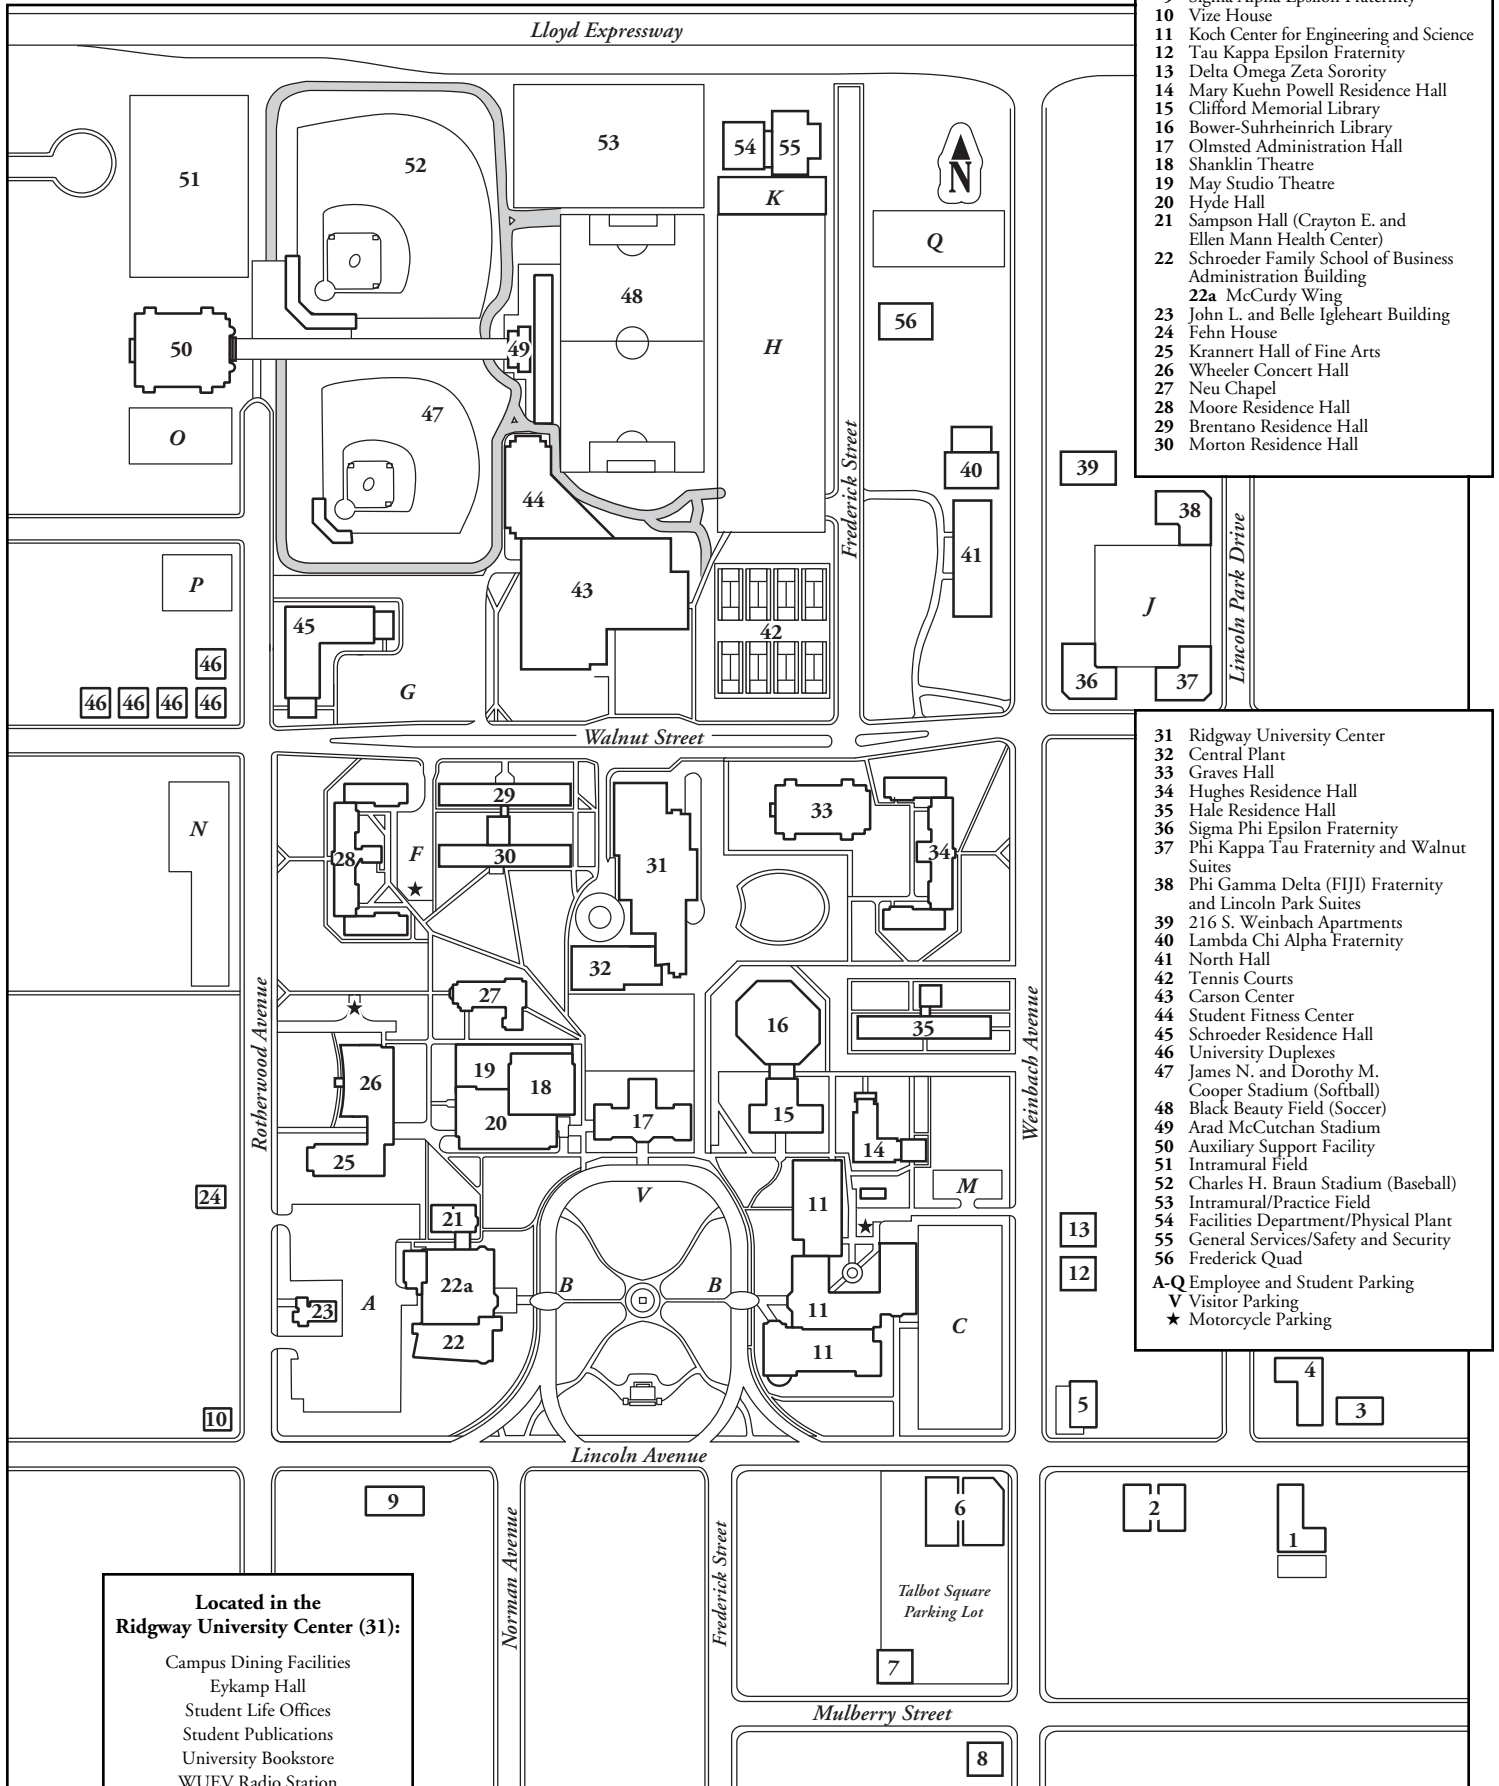

CAMPUS MAP

- 1 Ramona Apartments
- 2 Hazart Apartments
- 3 Panhellenic Center
- 4 Lincoln Park Apartments
- 5 University Apartments
- 6 Art and Engineering Annex
- 7 Twenty-first Century Scholars
- 8 Art Studio
- 9 Sigma Alpha Epsilon Fraternity
- 10 Vize House
- 11 Koch Center for Engineering and Science
- 12 Tau Kappa Epsilon Fraternity
- 13 Delta Omega Zeta Sorority
- 14 Mary Kuehn Powell Residence Hall
- 15 Clifford Memorial Library
- 16 Bower-Suhrheinrich Library
- 17 Olmsted Administration Hall
- 18 Shanklin Theatre
- 19 May Studio Theatre
- 20 Hyde Hall
- 21 Sampson Hall (Crayton E. and Ellen Mann Health Center)
- 22 Schroeder Family School of Business Administration Building
- 22a McCurdy Wing
- 23 John L. and Belle Igleheart Building
- 24 Fehn House
- 25 Krannert Hall of Fine Arts
- 26 Wheeler Concert Hall
- 27 Neu Chapel
- 28 Moore Residence Hall
- 29 Brentano Residence Hall
- 30 Morton Residence Hall

- 31 Ridgway University Center
 - 32 Central Plant
 - 33 Graves Hall
 - 34 Hughes Residence Hall
 - 35 Hale Residence Hall
 - 36 Sigma Phi Epsilon Fraternity
 - 37 Phi Kappa Tau Fraternity and Walnut Suites
 - 38 Phi Gamma Delta (FIJI) Fraternity and Lincoln Park Suites
 - 39 216 S. Weinbach Apartments
 - 40 Lambda Chi Alpha Fraternity
 - 41 North Hall
 - 42 Tennis Courts
 - 43 Carson Center
 - 44 Student Fitness Center
 - 45 Schroeder Residence Hall
 - 46 University Duplexes
 - 47 James N. and Dorothy M. Cooper Stadium (Softball)
 - 48 Black Beauty Field (Soccer)
 - 49 Arad McCutchan Stadium
 - 50 Auxiliary Support Facility
 - 51 Intramural Field
 - 52 Charles H. Braun Stadium (Baseball)
 - 53 Intramural/Practice Field
 - 54 Facilities Department/Physical Plant
 - 55 General Services/Safety and Security
 - 56 Frederick Quad
- A-Q Employee and Student Parking
 V Visitor Parking
 ★ Motorcycle Parking