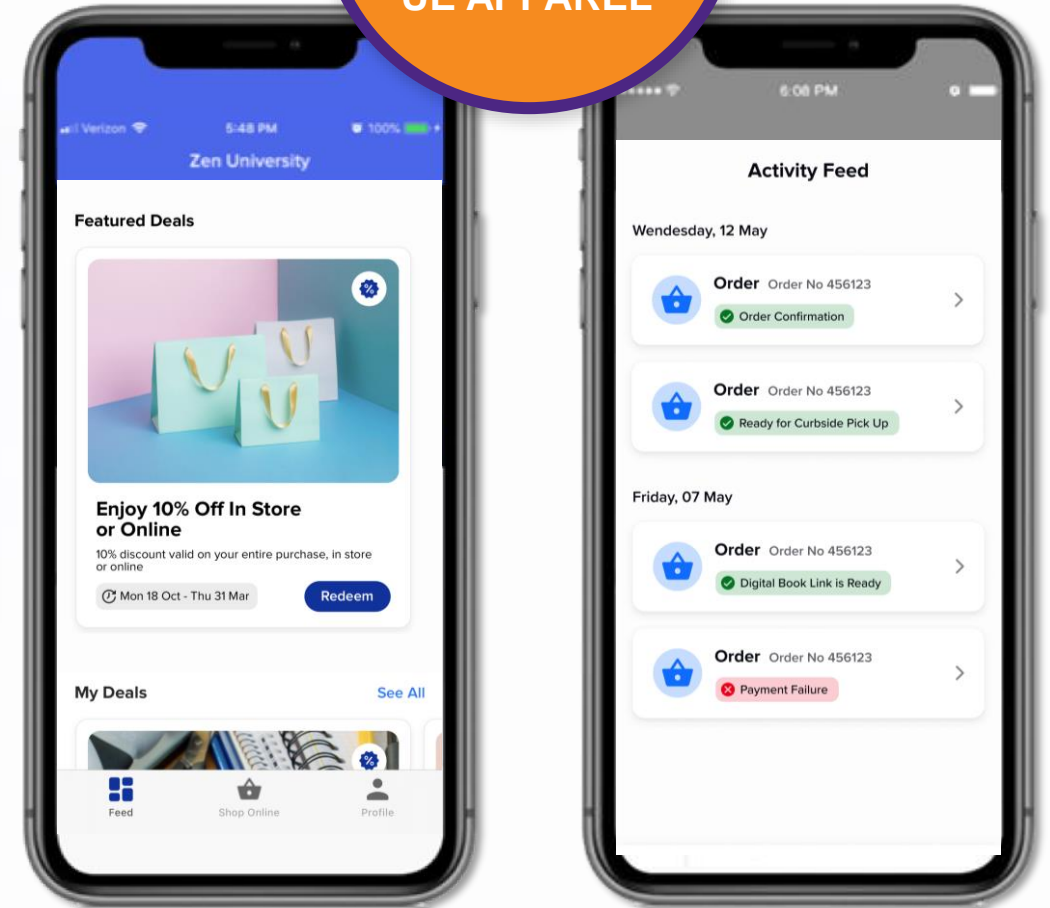

MY COLLEGE BOOKSTORE APP

- How to Download
  - Search for 'My College Bookstore' in the App Store or Google Play, or visit appbnc.com
  - Click on the **Get Started** button and enter your information
  - Enable Push Notifications to ensure you get the most up-to-date announcements!
- Features of the App
  - **Coupons** & exclusive discounts
  - Rental due date **reminders**
  - Order & shipment **updates**
  - **Tips & advice** for students
  - Promotion & event **notifications**

DOWNLOAD
NOW AND GET
10% OFF YOUR
PURCHASE OF
UE APPAREL