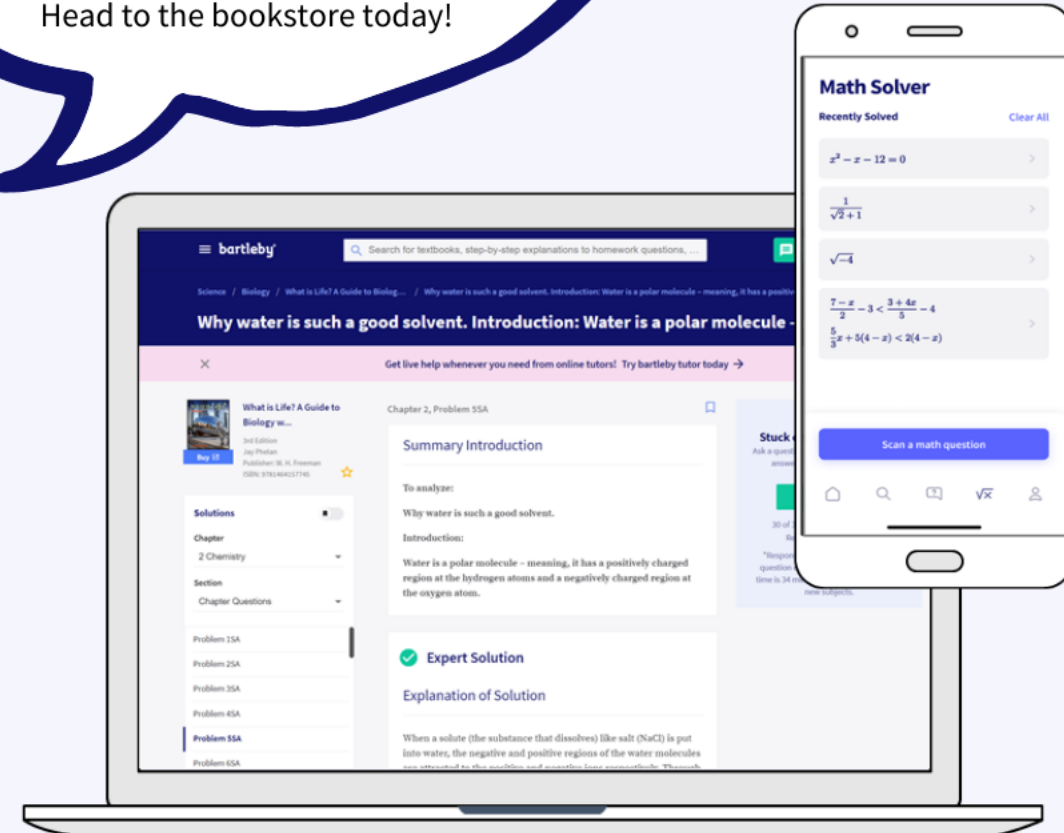

A Smarter Way to Study!

bartleby+ offers **24/7 access** to the perfect combination of bartleby's **study and writing tools** to utilize throughout the school year.

Subscription includes:

TEXTBOOK SOLUTIONS

Unlimited access to 5+ million step-by-step textbook and homework solutions.

ASK AN EXPERT

Subject matter experts available 24/7 to help in 30 subjects. Get detailed solutions in as fast as 30 minutes.*

MATH SOLVER

Step-by-step explanations to help you through the toughest math problems.

PLAGIARISM DETECTION

Checks essays against billions of web sources to help avoid accidental plagiarism.

CITATION GENERATOR

The only in-line citation tool that leverages AI to flag and suggest any text that may need citing.

SPELL & GRAMMAR CHECK

Easily correct or dismiss suggested spelling and grammar issues.

NEW STUDENT OFFER**

**SIGN UP FOR BARTLEBY+ AND GET
YOUR FIRST MONTH FREE + $$$
OFF YOUR IN-STORE PURCHASE!**

Head to the bookstore today!

*Response times may vary by subject and question complexity. Median response time is 34 minutes for paid subscribers and may be longer for promotional offers.**After trial, subscription auto-renews at $14.99/month unless canceled. Cancel any time.