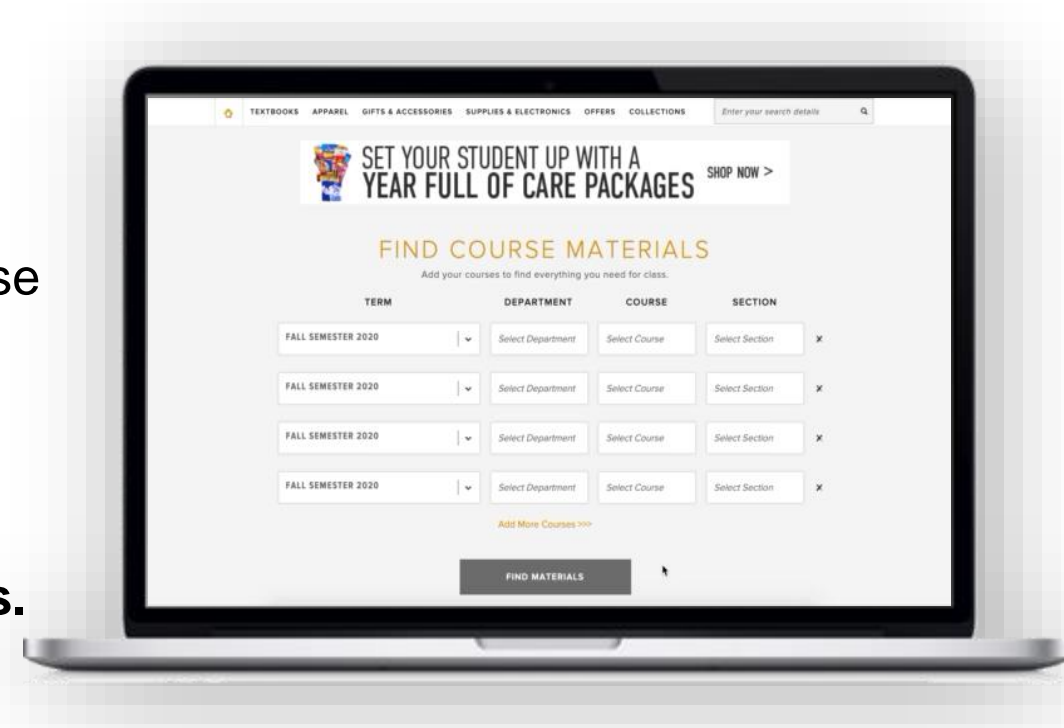

BUYING OR RENTING COURSE MATERIALS ONLINE?

No problem, we made it quick and easy for you....

1. Visit evansville.bncollege.com to start ordering online.
2. Simply add your courses into our lookup tool via the dropdown menus. Your required course materials have been preloaded!
3. Choose to Rent or Buy your New, Used or Digital course materials. Options may vary based on availability.
4. Select your preferred shipping option & proceed to checkout. We will email you when your order has shipped or is ready for **FREE** in-store pickup. Please allow up to 48 hours for fulfillment during peak times.