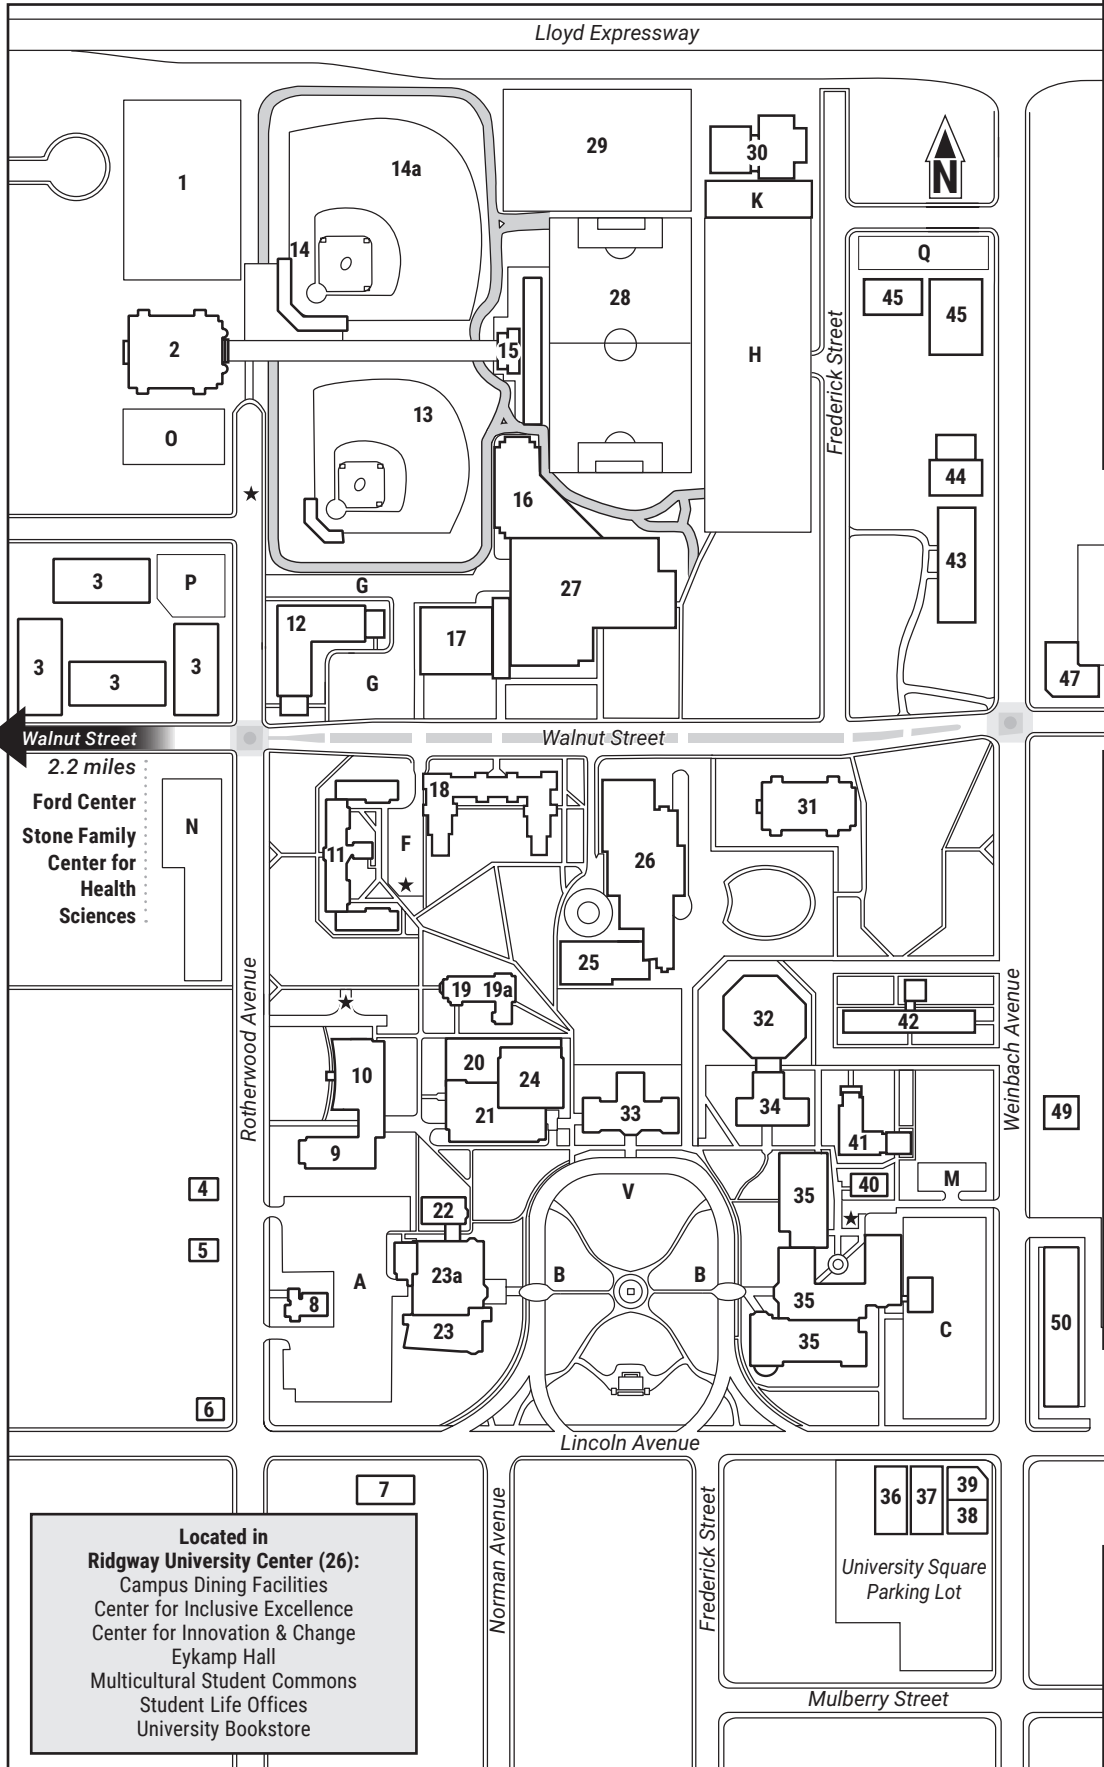

Alumni and Parent Relations	5
Art Annex.....	37
Auxiliary Support Facility	2
Black Beauty Field (Soccer).....	28
Bower-Suhrheinrich Library.....	32
Center for the Advancement of Learning	34
Charles H. Braun Stadium (Baseball)	14
German American Field	14a
Carson Center	27
Central Plant.....	25
Clifford Memorial Library.....	34
James N. and Dorothy M. Cooper Stadium (Softball)	13
Diversity House	49
Engineering Annex	38
Fehn House.....	4
Fifth Third Bank Basketball Practice Facility	17
Frederick Commons.....	45
General Services Building	30
Graves Hall.....	31
Hale Residence Hall.....	42
Hyde Hall.....	21
John L. and Belle Igleheart Building	8
Intramural Field.....	1
Intramural/Practice Field.....	29
Jones Hall	43
Koch Center for Engineering and Science.....	35
Krannert Hall of Art and Music.....	9

Located in General Services Building (30):
 Administrative Services
 Facilities Department
 Public Safety
 Shipping and Receiving

Lambda Chi Alpha Fraternity	44
Lincoln Commons and Qdoba/Orange Leaf	50
May Studio Theatre.....	20
Arad McCutchan Stadium.....	15
Melvin Peterson Gallery	39
UE Mental Health and Wellness Clinic and Emily M. Young Assessment Center	36
Moore Residence Hall.....	11
Neu Chapel.....	19
Wesley Gallery	19a
New Residence Hall	18
Olmsted Administration Hall.....	33
Panhellenic Center	52
Peters-Margedant House.....	40
Phi Gamma Delta (FJI) Fraternity.....	46
Phi Kappa Tau Fraternity	48
Mary Kuehn Powell Residence Hall	41
Ridgway University Center	26
Sampson Hall (Crayton E. and Ellen Mann Health Center).....	22
Schroeder Family School of Business Administration Building	23
McCurdy Wing.....	23a
Schroeder Residence Hall.....	12
Esports Center	12
Shanklin Theatre	24

Located in Ridgway University Center (26):
 Campus Dining Facilities
 Center for Inclusive Excellence
 Center for Innovation & Change
 Eykamp Hall
 Multicultural Student Commons
 Student Life Offices
 University Bookstore