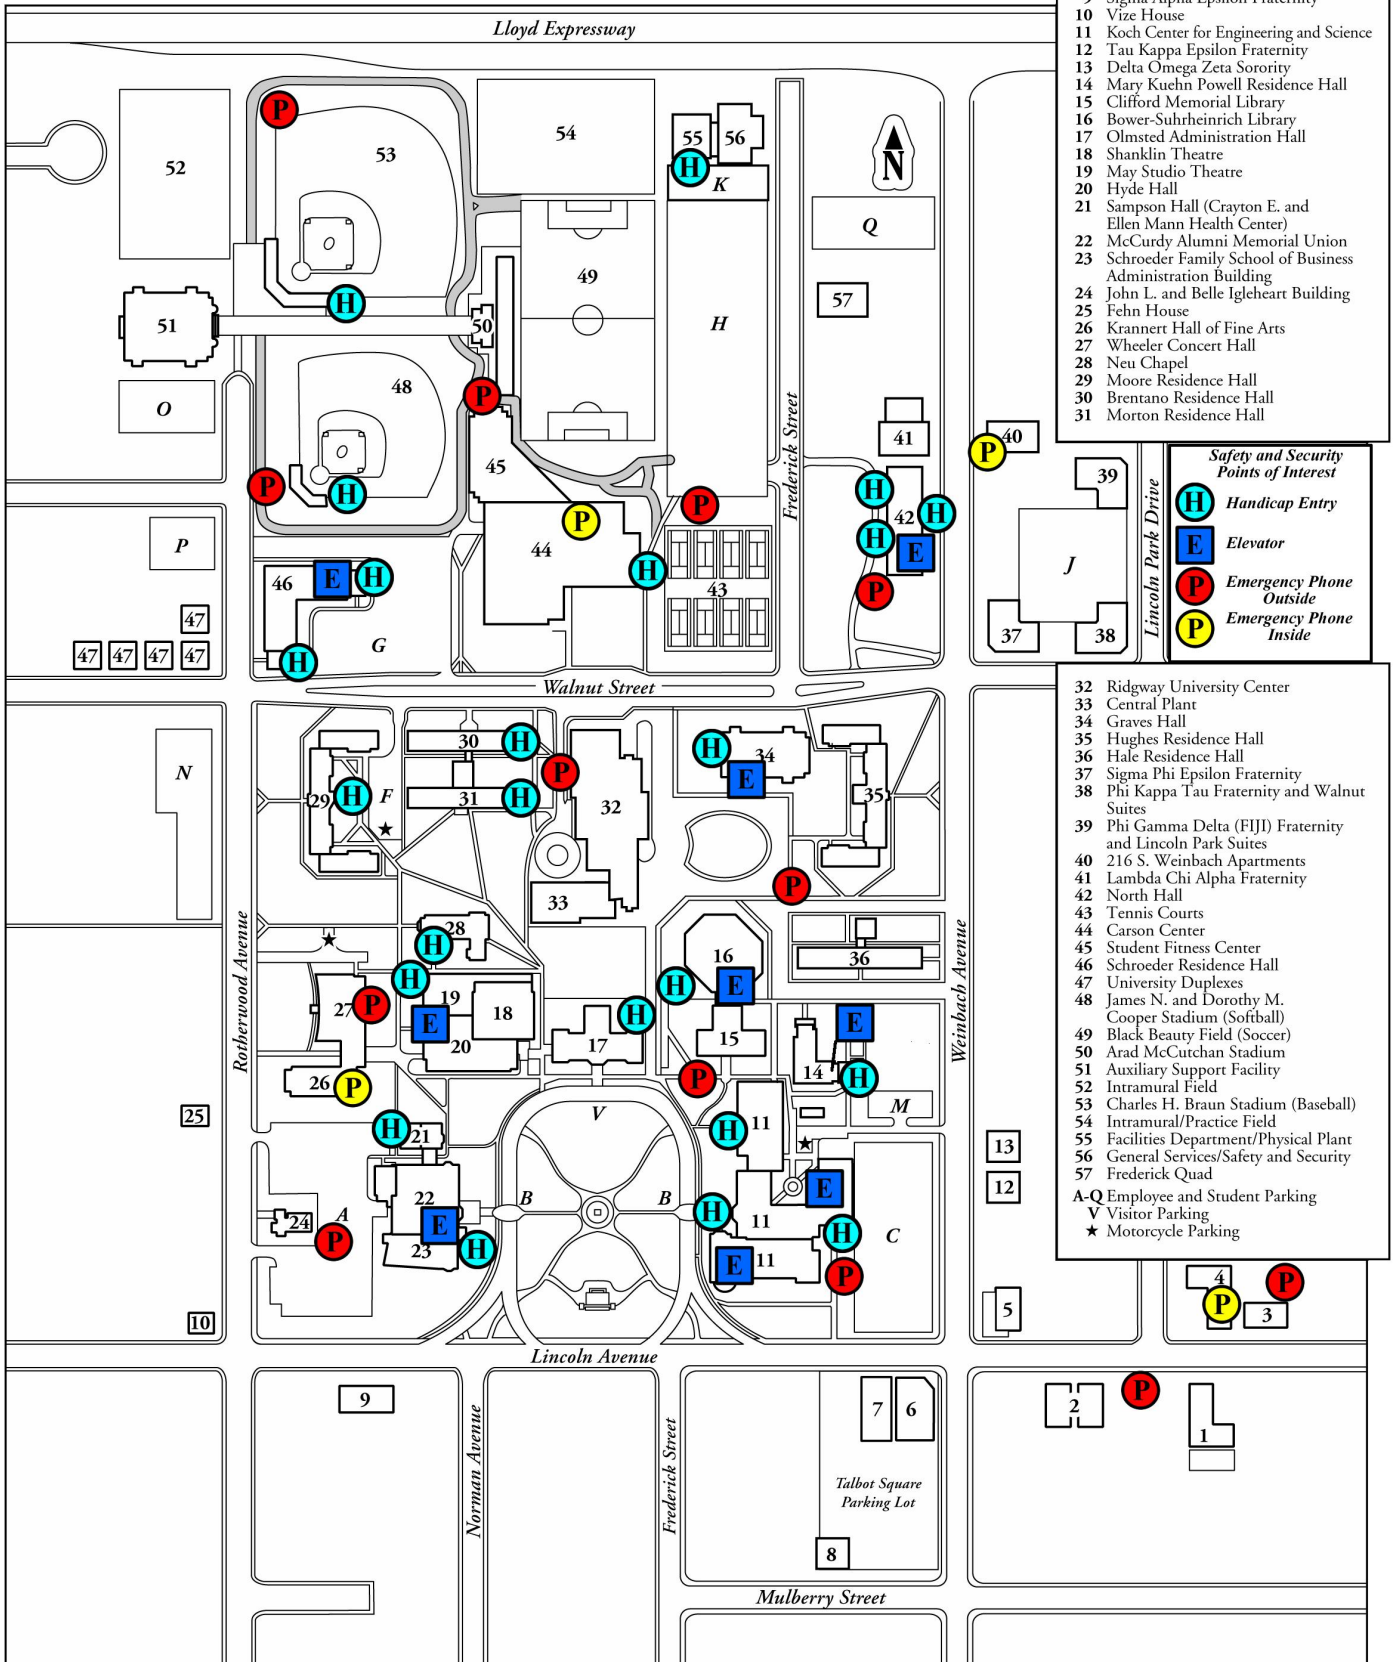

Campus Map Safety & Security Points of Interest

- 1 Ramona Apartments
- 2 Hazart Apartments
- 3 Panhellenic Center
- 4 Lincoln Park Apartments
- 5 University Apartments
- 6 University Bookstore
- 7 Art and Engineering Annex
- 8 Twenty-first Century Scholars
- 9 Sigma Alpha Epsilon Fraternity
- 10 Vize House
- 11 Koch Center for Engineering and Science
- 12 Tau Kappa Epsilon Fraternity
- 13 Delta Omega Zeta Sorority
- 14 Mary Kuehn Powell Residence Hall
- 15 Clifford Memorial Library
- 16 Bower-Suhrheinrich Library
- 17 Olmsted Administration Hall
- 18 Shanklin Theatre
- 19 May Studio Theatre
- 20 Hyde Hall
- 21 Sampson Hall (Crayton E. and Ellen Mann Health Center)
- 22 McCurdy Alumni Memorial Union
- 23 Schroeder Family School of Business Administration Building
- 24 John L. and Belle Igleheart Building
- 25 Fehn House
- 26 Krannert Hall of Fine Arts
- 27 Wheeler Concert Hall
- 28 Neu Chapel
- 29 Moore Residence Hall
- 30 Brentano Residence Hall
- 31 Morton Residence Hall