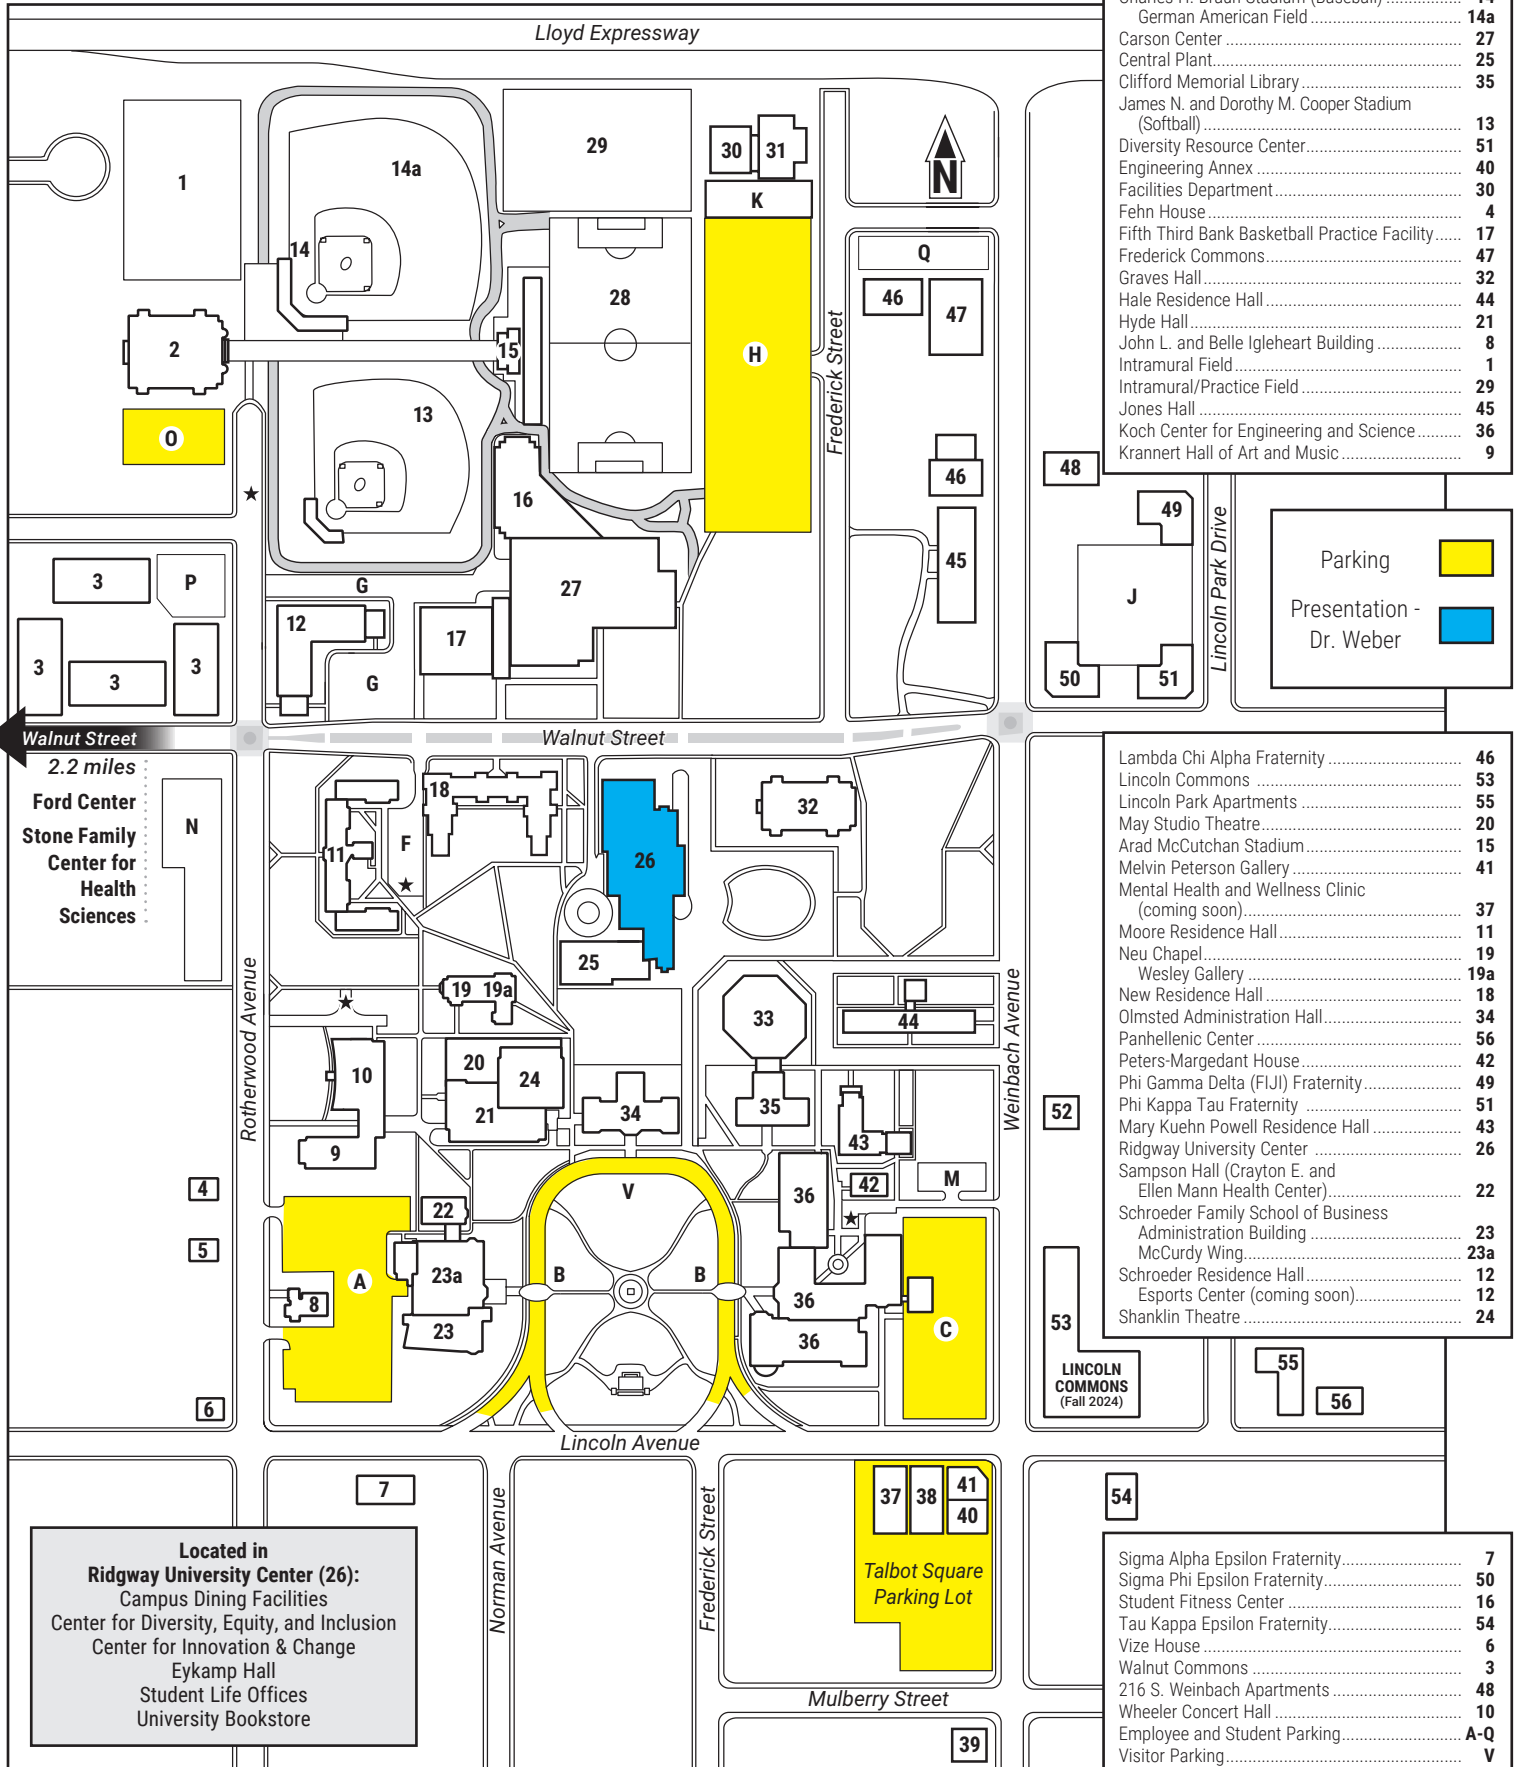

Administrative Services/Public Safety.....	31
Alumni and Parent Relations .....	5
Art Annex.....	38
Art Studio .....	39
Auxiliary Support Facility .....	2
Black Beauty Field (Soccer).....	28
Bower-Suhrheinrich Library.....	33
Center for the Advancement of Learning .....	35
Charles H. Braun Stadium (Baseball) .....	14
German American Field .....	14a
Carson Center .....	27
Central Plant.....	25
Clifford Memorial Library.....	35
James N. and Dorothy M. Cooper Stadium (Softball) .....	13
Diversity Resource Center.....	51
Engineering Annex .....	40
Facilities Department.....	30
Fehn House.....	4
Fifth Third Bank Basketball Practice Facility.....	17
Frederick Commons.....	47
Graves Hall.....	32
Hale Residence Hall .....	44
Hyde Hall.....	21
John L. and Belle Igleheart Building .....	8
Intramural Field .....	1
Intramural/Practice Field .....	29
Jones Hall .....	45
Koch Center for Engineering and Science.....	36
Krannert Hall of Art and Music.....	9

Lambda Chi Alpha Fraternity .....	46
Lincoln Commons .....	53
Lincoln Park Apartments .....	55
May Studio Theatre.....	20
Arad McCutchan Stadium.....	15
Melvin Peterson Gallery .....	41
Mental Health and Wellness Clinic (coming soon).....	37
Moore Residence Hall.....	11
Neu Chapel.....	19
Wesley Gallery .....	19a
New Residence Hall.....	18
Olmsted Administration Hall.....	34
Panhellenic Center .....	56
Peters-Margedant House.....	42
Phi Gamma Delta (FJ) Fraternity.....	49
Phi Kappa Tau Fraternity .....	51
Mary Kuehn Powell Residence Hall .....	43
Ridgway University Center .....	26
Sampson Hall (Crayton E. and Ellen Mann Health Center).....	22
Schroeder Family School of Business Administration Building .....	23
McCurdy Wing.....	23a
Schroeder Residence Hall.....	12
Esports Center (coming soon).....	12
Shanklin Theatre .....	24